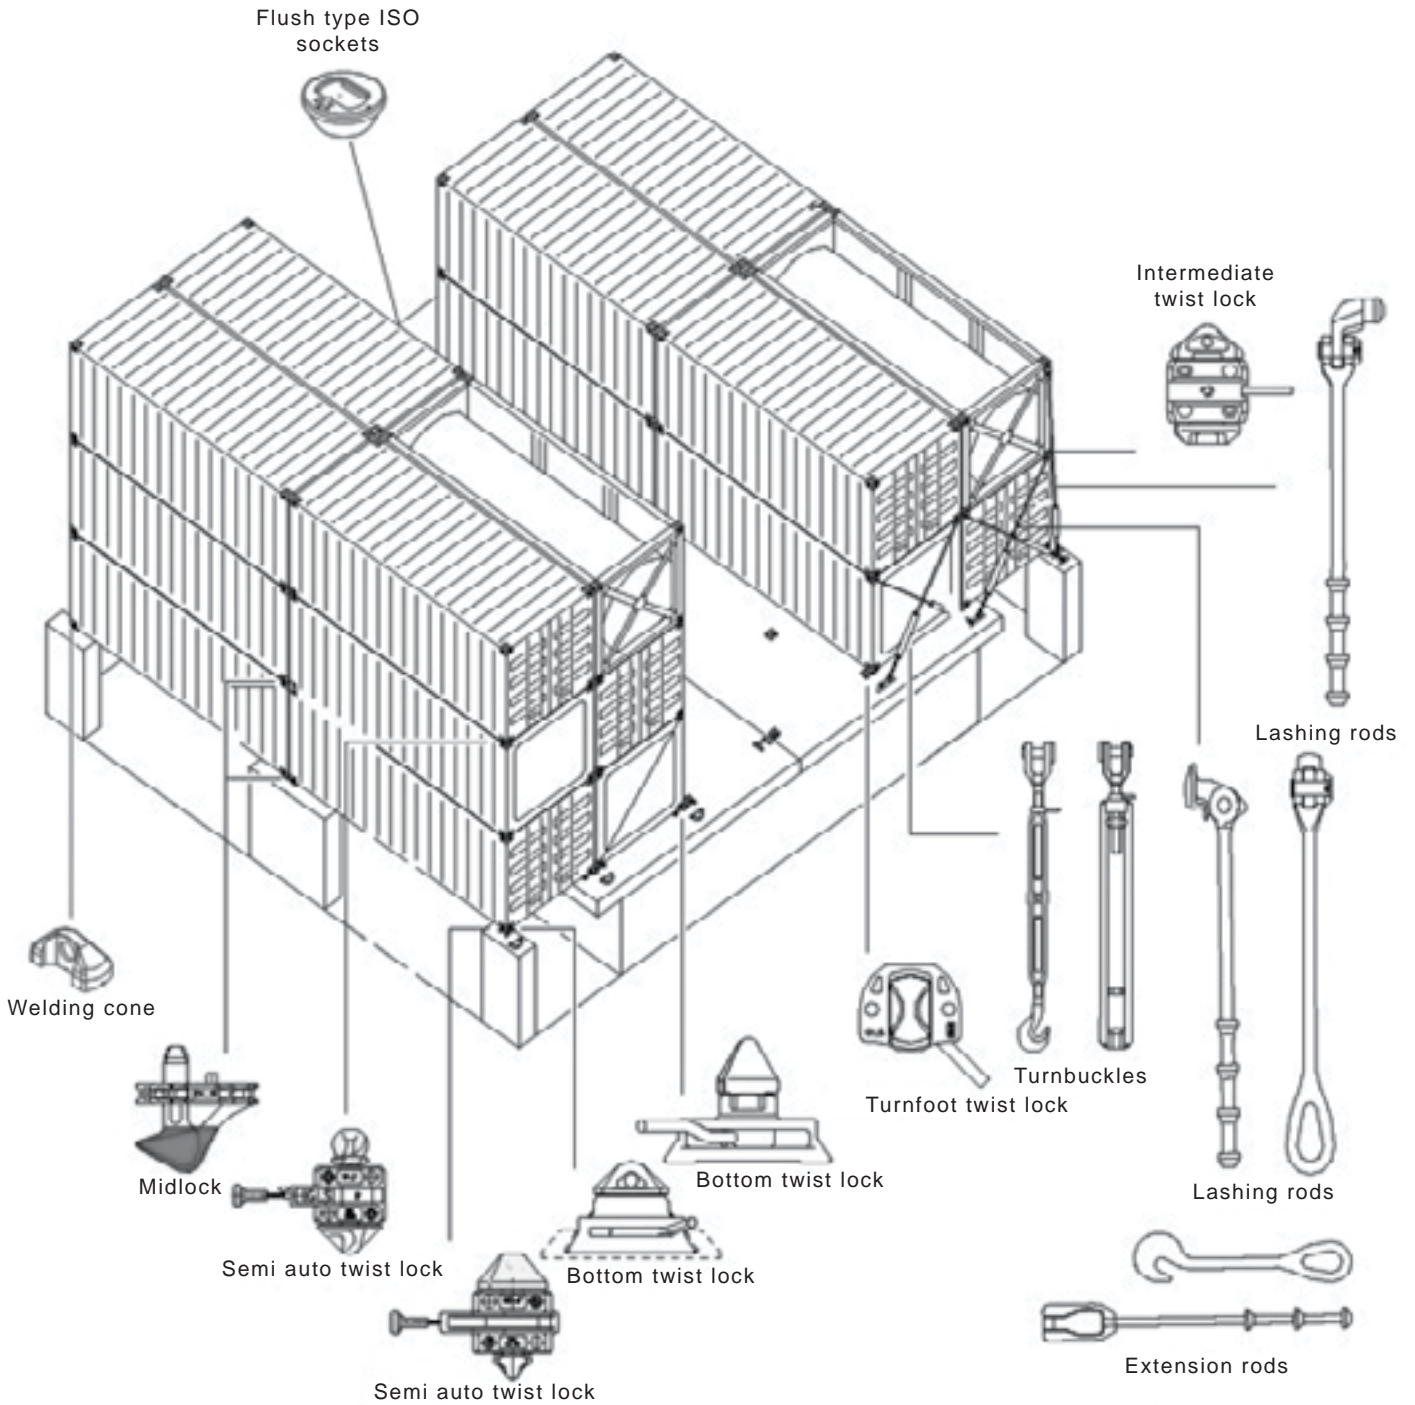

CONTAINER PARTS AND FITTINGS

Container Corner Casting

Container Door Lock Rod Assembly

Container Side / Front / Roof Panels

Corner Post / Cross Member / Rail

Container Tarpaulin

Container Door Gaskets

Container Lifting Lugs

CONTAINER SECURING SYSTEMS

FIXED FITTINGS

Raised Foundations

Dovetail Foundations

Lashing Plates

D Rings

Flush Type Twistlock Pockets

Doubling Plates